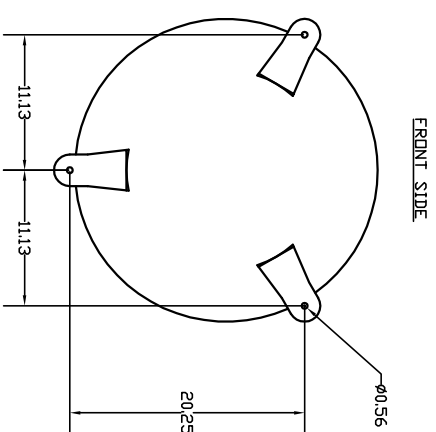

BOTTOM VIEW

REV	ZONE	REVISION	DATE	EN	BY	REV	ZONE	REVISION	DATE	EN	BY
B1		RELEASE FOR PRODUCTION	10/12/09	2215	N/A	BLH	VAB				

FRONT SIDE