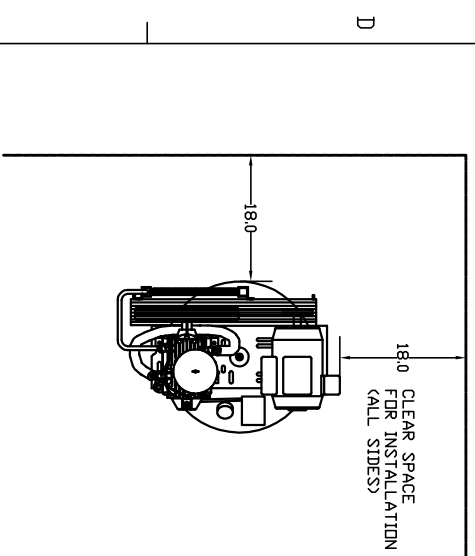

REV	ZONE	REVISION	DATE	EN	BY	REV	ZONE	REVISION	DATE	EN	BY
B1		RELEASE FOR PRODUCTION	10/12/09	2215	N/A	BLH	VAB				

FRONT SIDE