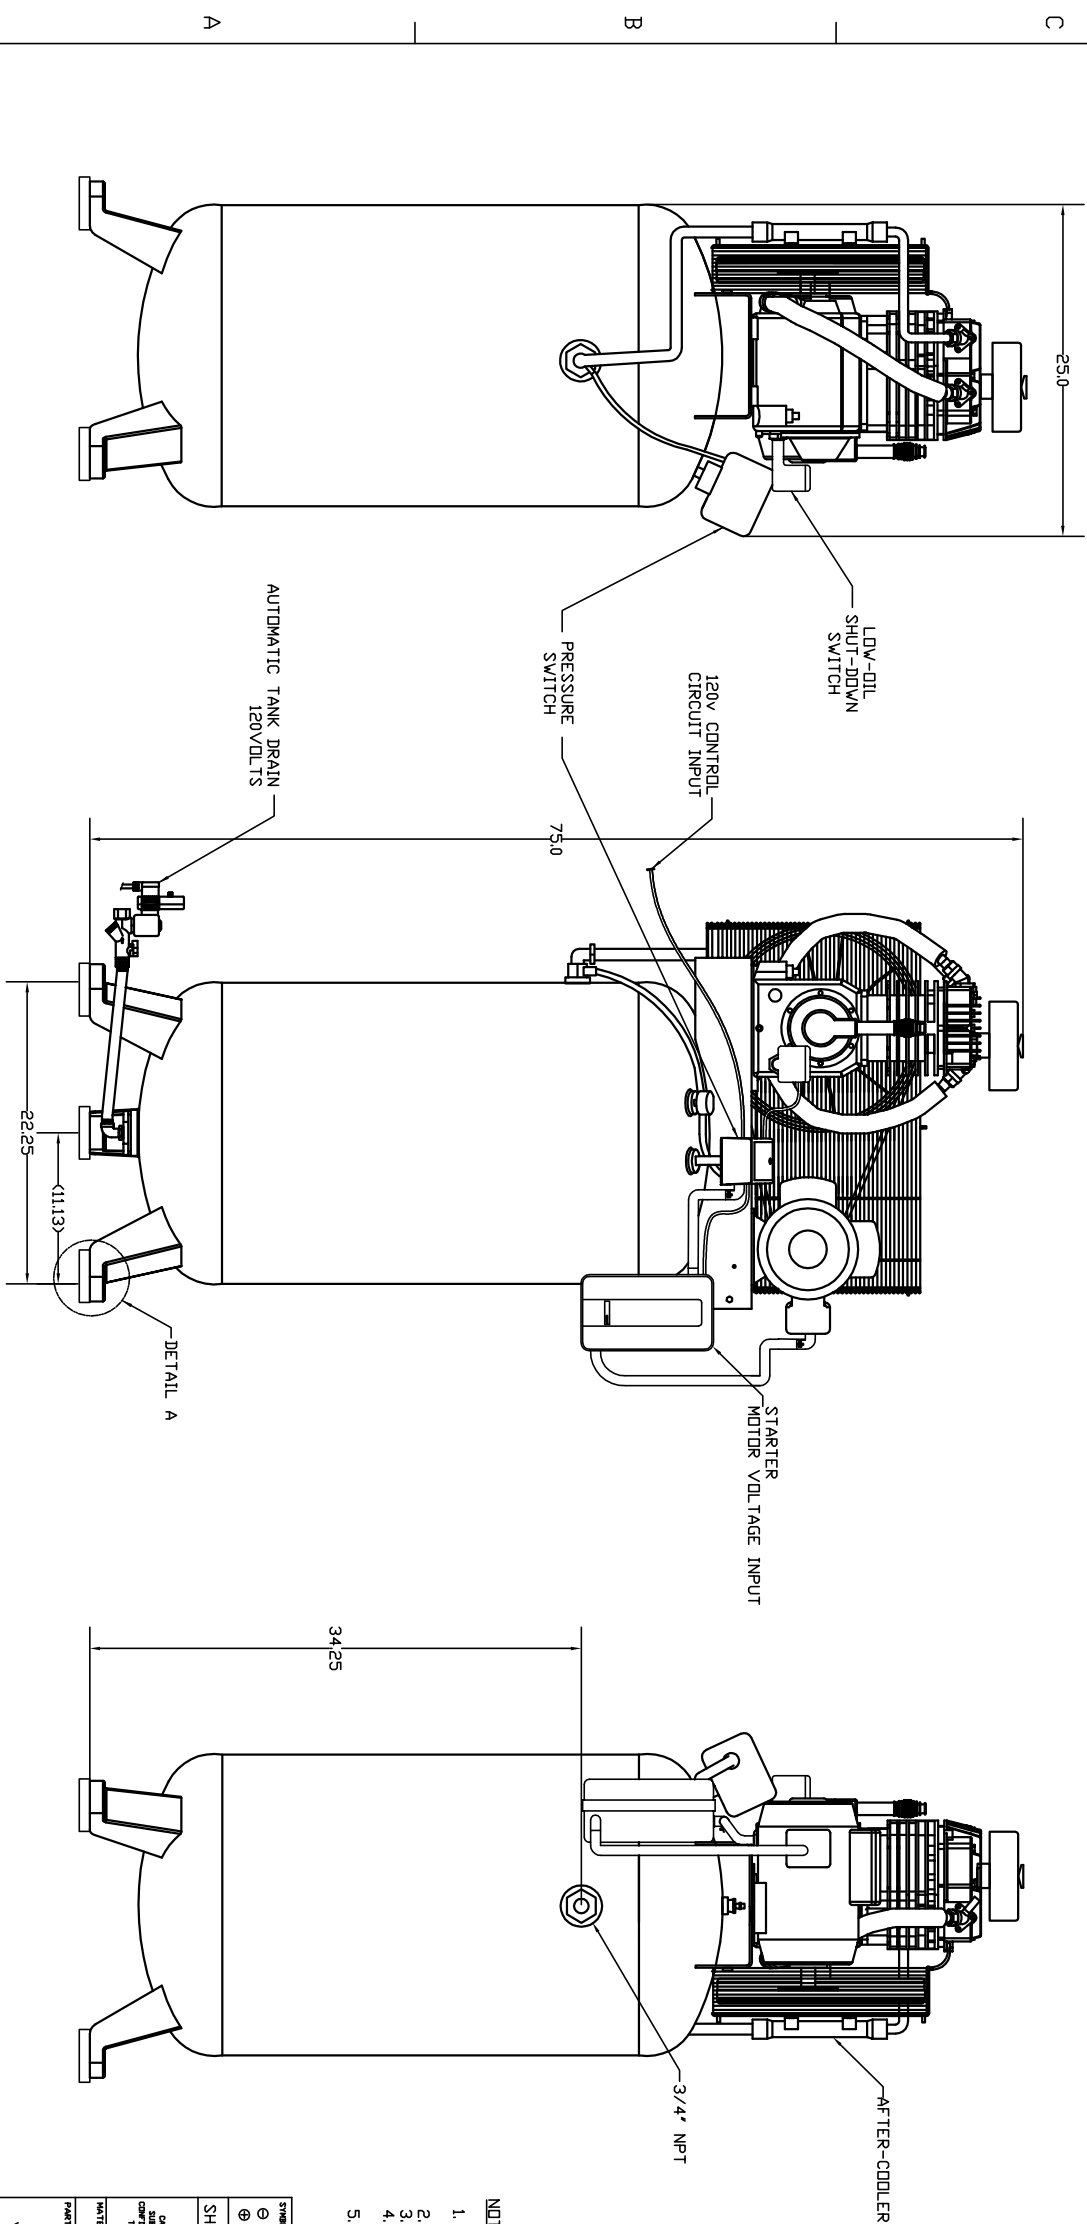

FRONT SIDE

BOTTOM VIEW